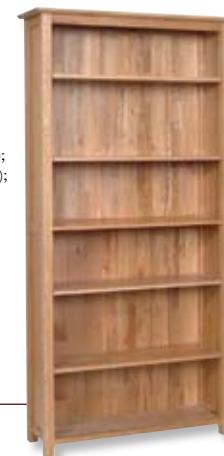

ND40 4' 6" Dresser Top
H 1230mm (48½");
W 1380mm (54¼");
D 315mm (12½")

NK50 6' Bookcase
H 2000mm (78¾"); W 980mm (38½");
D 318mm (12½")